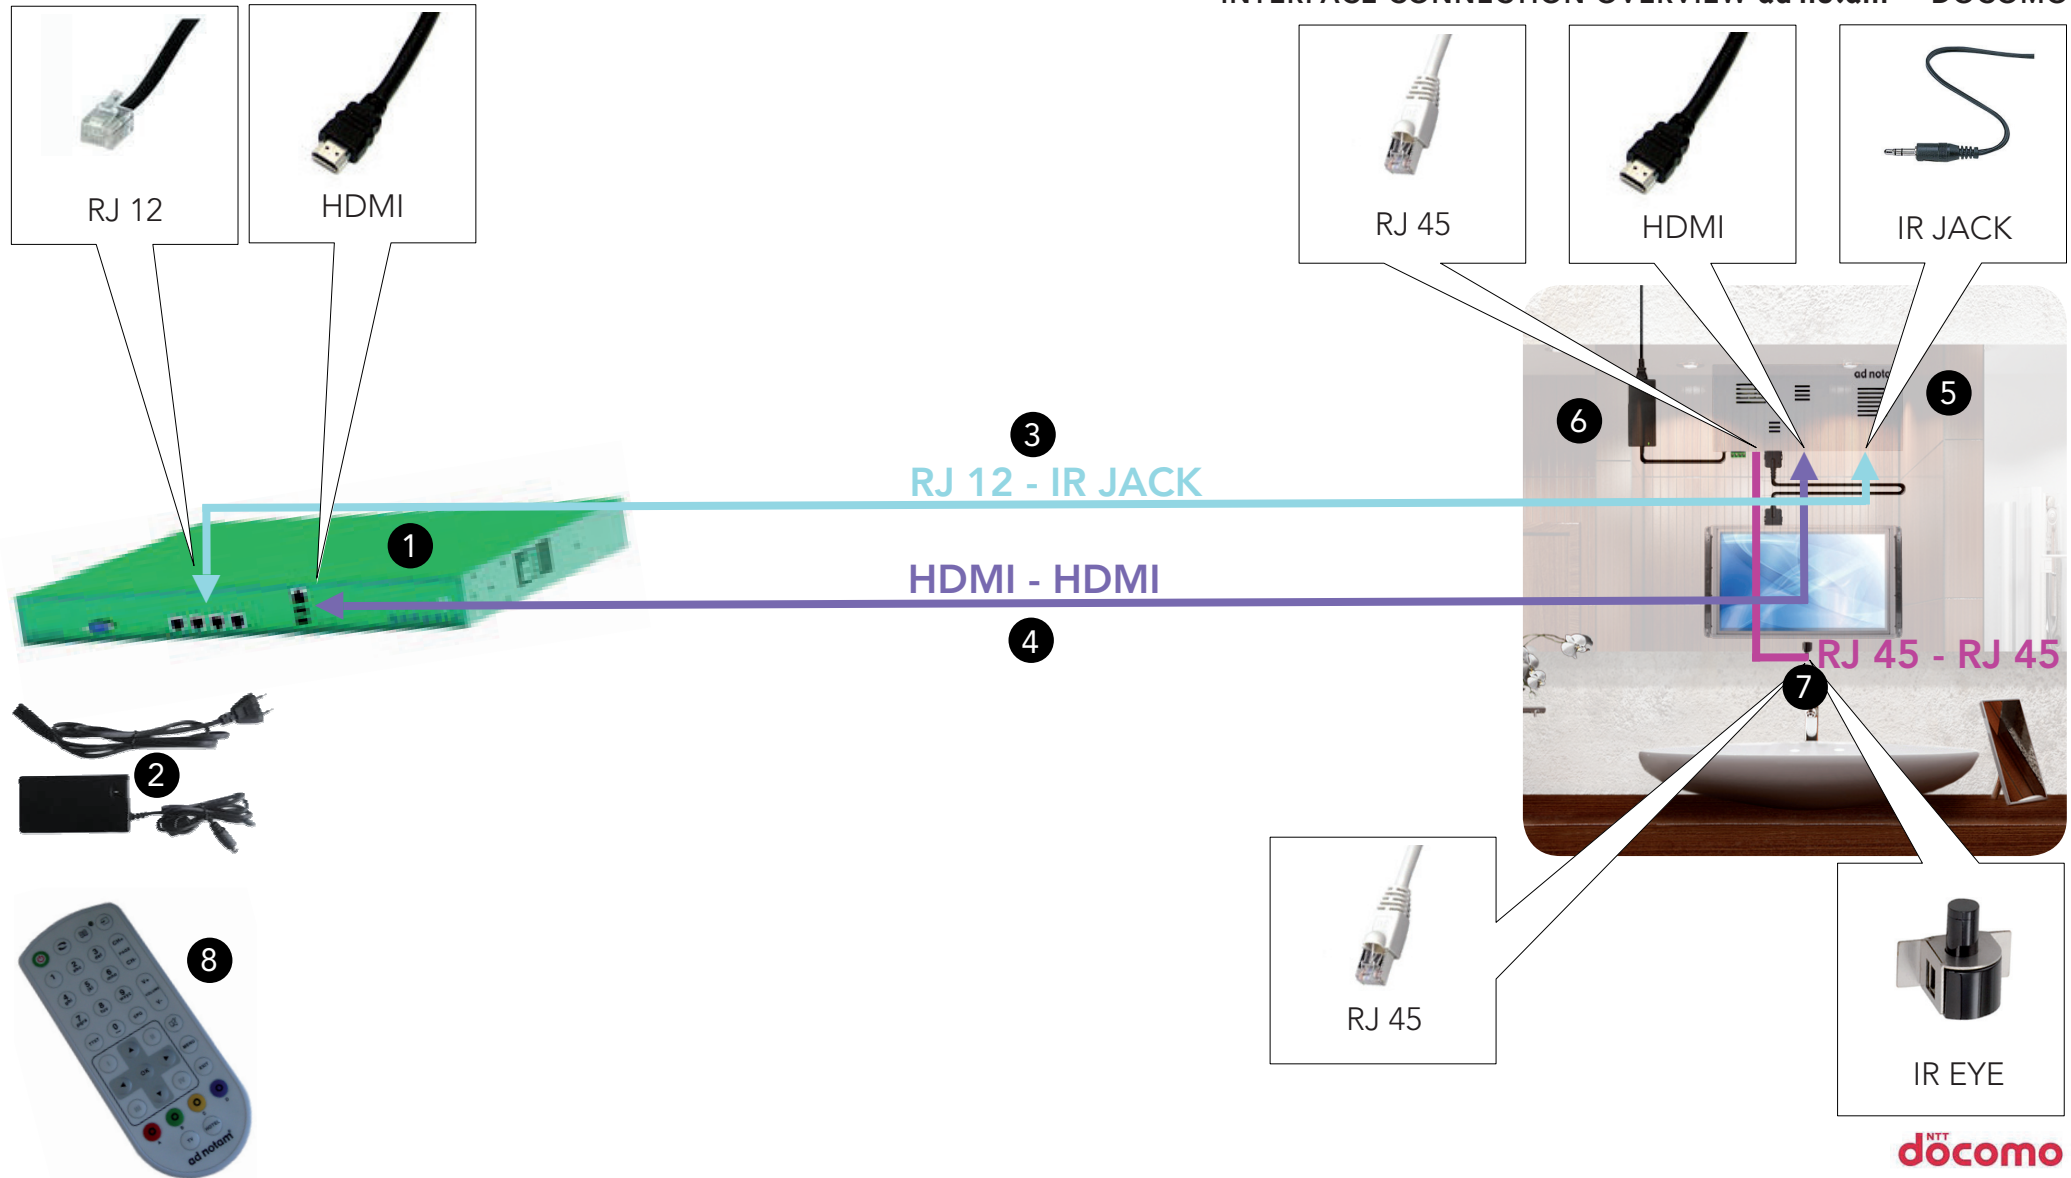

INTERACTIVE MULTIMEDIA SOLUTIONS

INTERFACE CONNECTION OVERVIEW ad notam® - DOCOMO

INTERACTIVE MULTIMEDIA SYSTEMS

COMPONENTS ad notam® - DOCOMO

#	Provider	Product	Type	Connections
1	DOCOMO	Set Top Box	Set Top Box	ad notam® DTV LINE™ (HDMI™ Input) ad notam® DTV LINE™ (IR Output)
2	DOCOMO	Power Supply for Set Top Box incl. Power Cord, Length tbd	Power Supply	DOCOMO Set Top Box (DC 12V Input) Mains Socket
3	DOCOMO	Customized Data Cable between Set Top Box and DTV LINE™, Length tbd	RJ 12 - IR JACK Cable	DOCOMO Set Top Box (RJ 12 Input) ad notam® DTV LINE™ (IR Output)
4	ad notam®	Commercial HDMI™ Cable between DTV LINE™ and Set Top Box, Length tbd	HDMI™ - HDMI™ Cable	DOCOMO Set Top Box (HDMI™ Input) ad notam® DTV LINE™ (HDMI™ Input)
5	ad notam®	DTV LINE™ Controller Unit with Flat Panel Display incl. CCH 36pin Connection Cable	Monitor System	DOCOMO Set Top Box (HDMI™ Input) DOCOMO Set Top Box (RJ 12 Input) ad notam® IR Eye (RJ 45 Input)
6	ad notam®	66W / 5.5A Power Supply for Monitor System incl. Power Cord, Length 720mm	Power Supply	ad notam® DTV LINE™ (DC 12V Input) Mains Socket
7	ad notam®	Infrared Remote Control Receiver incl. RJ 45 Patch Cable, Length tbd	Remote Control Receiver	ad notam® IR Eye (RJ 45 Input) ad notam® DTV LINE™ (RJ 45 Input)
8	ad notam®	Waterproof Universal & Learning Infrared Remote Control	Remote Control	n.a.

INTERACTIVE MULTIMEDIA SOLUTIONS

SERIAL CONNECTION CABLE ad notam® - DOCOMO