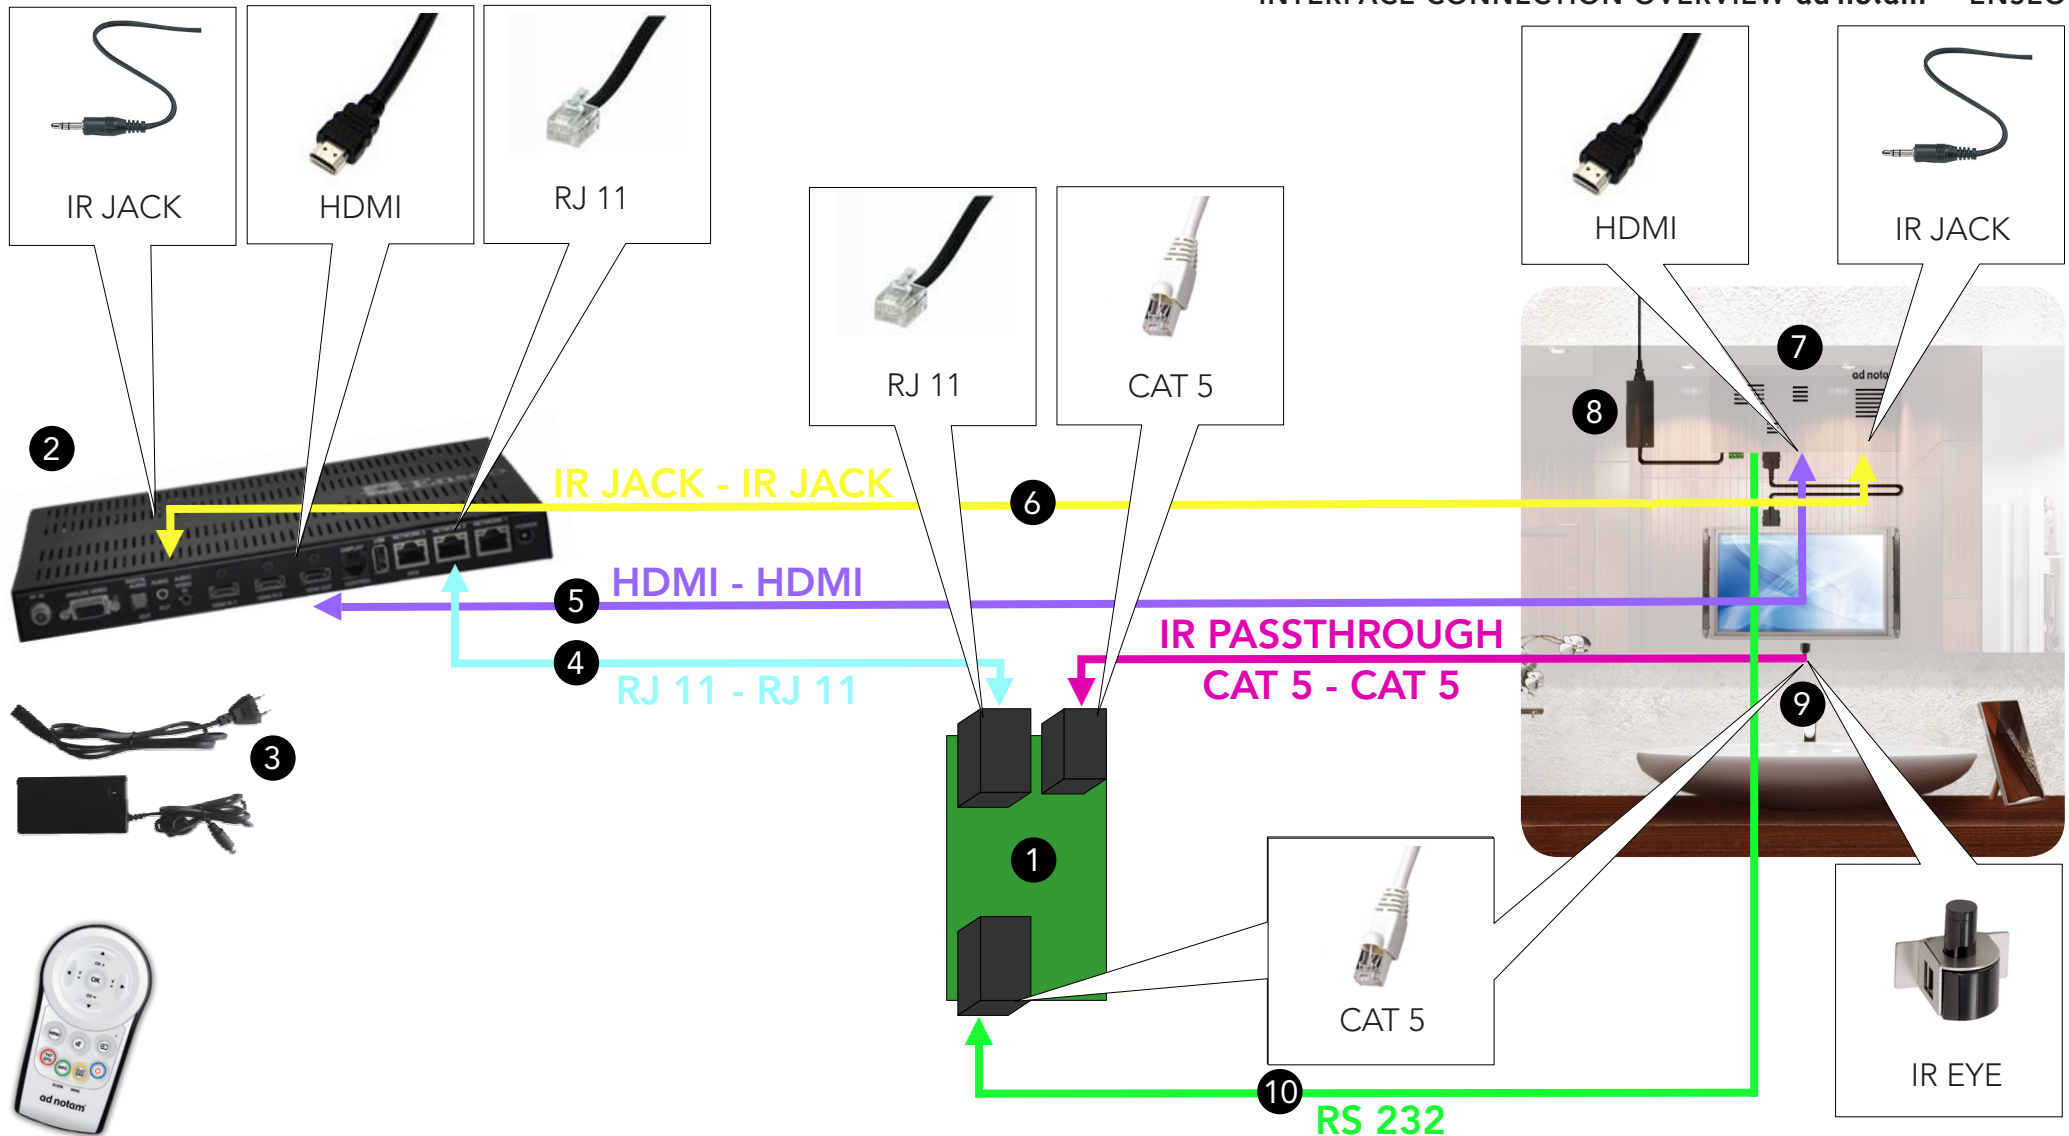

### INTERFACE CONNECTION OVERVIEW ad notam® - ENSEO

## INTERACTIVE MULTIMEDIA SYSTEMS

COMPONENTS ad notam® - ENSEO

#	Provider	Product	Type	Connections
1	ENSEO	Interface Board	Interface PCB Splitter	ENSEO Set Top Box (RJ 11 Input) <b>ad notam</b> ® IR Eye (RJ 45 Input) <b>ad notam</b> ® Input Box (RJ 45 Input)
2	ENSEO	Set Top Box	Set Top Box	Interface Board (RJ 11 Input) <b>ad notam</b> ® Input Box (HDMI™ Input) <b>ad notam</b> ® Input Box (IR Output)
3	ENSEO	Power Supply for Set Top Box incl. Power Cord	Power Supply	ENSEO Set Top Box (DC 12V Input) Mains Socket
4	ENSEO	Data Cable between Interface Board and Set Top Box, Length <b>tbd</b>	RJ 11 - RJ 11 Cable	Interface Board (RJ 11 Input) ENSEO Set Top Box (RJ 11 Input)
5	ENSEO	Commercial HDMI™ Cable between Set Top Box and Controller Unit, Length 1.500mm	HDMI™ - HDMI™ Cable	ENSEO Set Top Box (HDMI™ Input) <b>ad notam</b> ® Input Box (HDMI™ Input)
6	ENSEO	IR Jack Cable	IR Jack - IR Jack Cable	<b>ad notam</b> ® Input Box (IR Output) ENSEO Set Top Box (IR Input)
7	<b>ad notam</b> ®	Flat Panel Display with external Controller Unit (Input Box) incl. CCH 36pin Connection Cable	Monitor System	Interface Board (RJ 45 Input) ENSEO Set Top Box (HDMI™ Input) ENSEO Set Top Box (IR Input)
8	<b>ad notam</b> ®	66W / 5.5A Power Supply for Monitor System incl. Power Cord, Length 720mm	Power Supply	<b>ad notam</b> ® Input Box (DC 12V Input) Mains Socket
9	<b>ad notam</b> ®	Infrared Remote Control Receiver incl. RJ 45 Patch Cable, Length <b>tbd</b>	Remote Control Receiver	<b>ad notam</b> ® IR Eye (RJ 45 Input) Interface Board (RJ 45 Input)
10	<b>ad notam</b> ®	Moulded Commercial Cable between Interface Board and Input Box, Length 500mm	RJ 45 - RJ 45 Cable	Interface Board (RJ 45 Input) <b>ad notam</b> ® Input Box (RJ 45 Input)

## INTERACTIVE MULTIMEDIA SOLUTIONS

SERIAL CONNECTION CABLE ad notam® - ENSEO